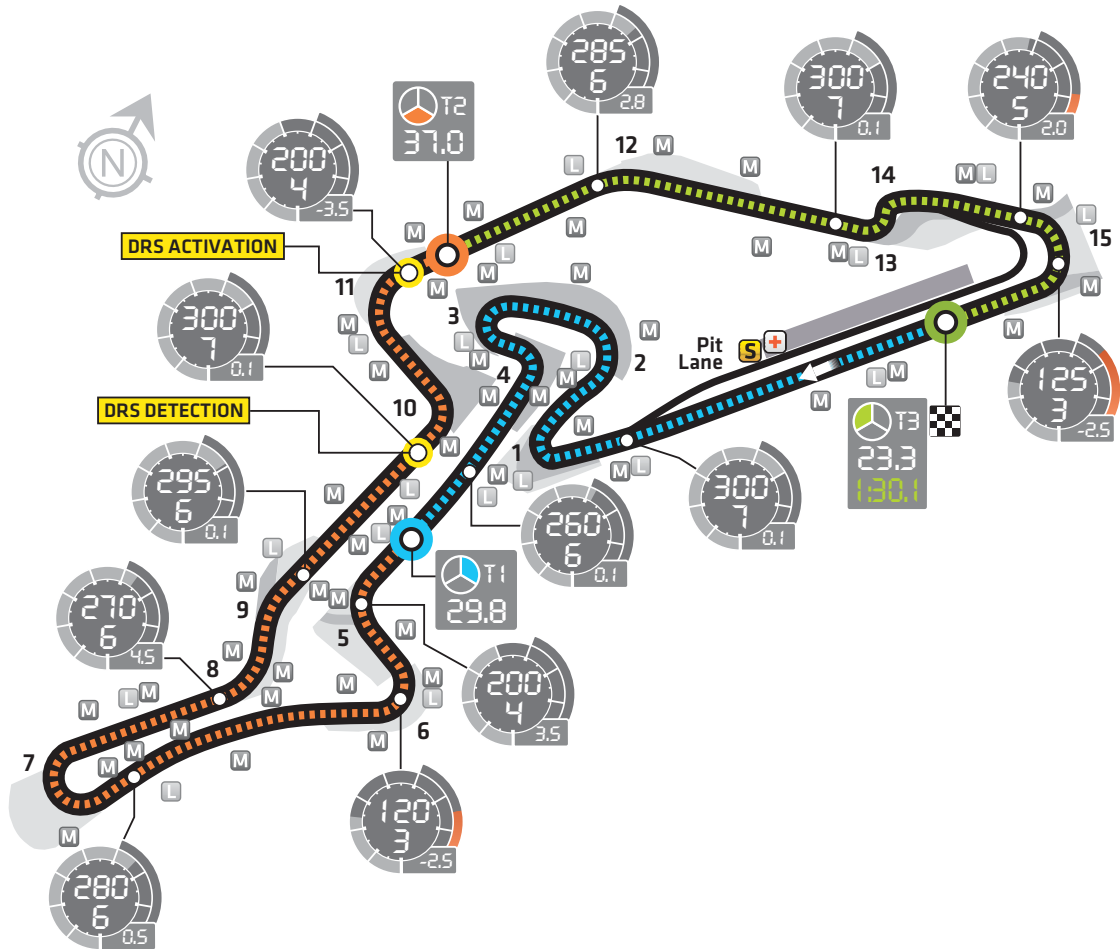

German GP

ROUND 09		START TIME	14:00 Local - 12:00 GMT
RACE DATE:	07 JUL 2013	CIRCUIT LENGTH:	5.148KM
CIRCUIT NAME:	NÜRBURGRING	RACE DISTANCE:	308.623KM
NUMBER OF LAPS:	60	LAP RECORD:	1:29.468 - M Schumacher [2004]

Speed Km/h Braking Lateral G-force Gear 	Timing Sector Sector Time Lap Time 	Sector 1 Sector 2 Sector 3 	Circuit Safety Car Light Panels 	Start Medical Car Run-off Areas 	Finish Marshals Gravel Traps
--	--	--	---	---	--