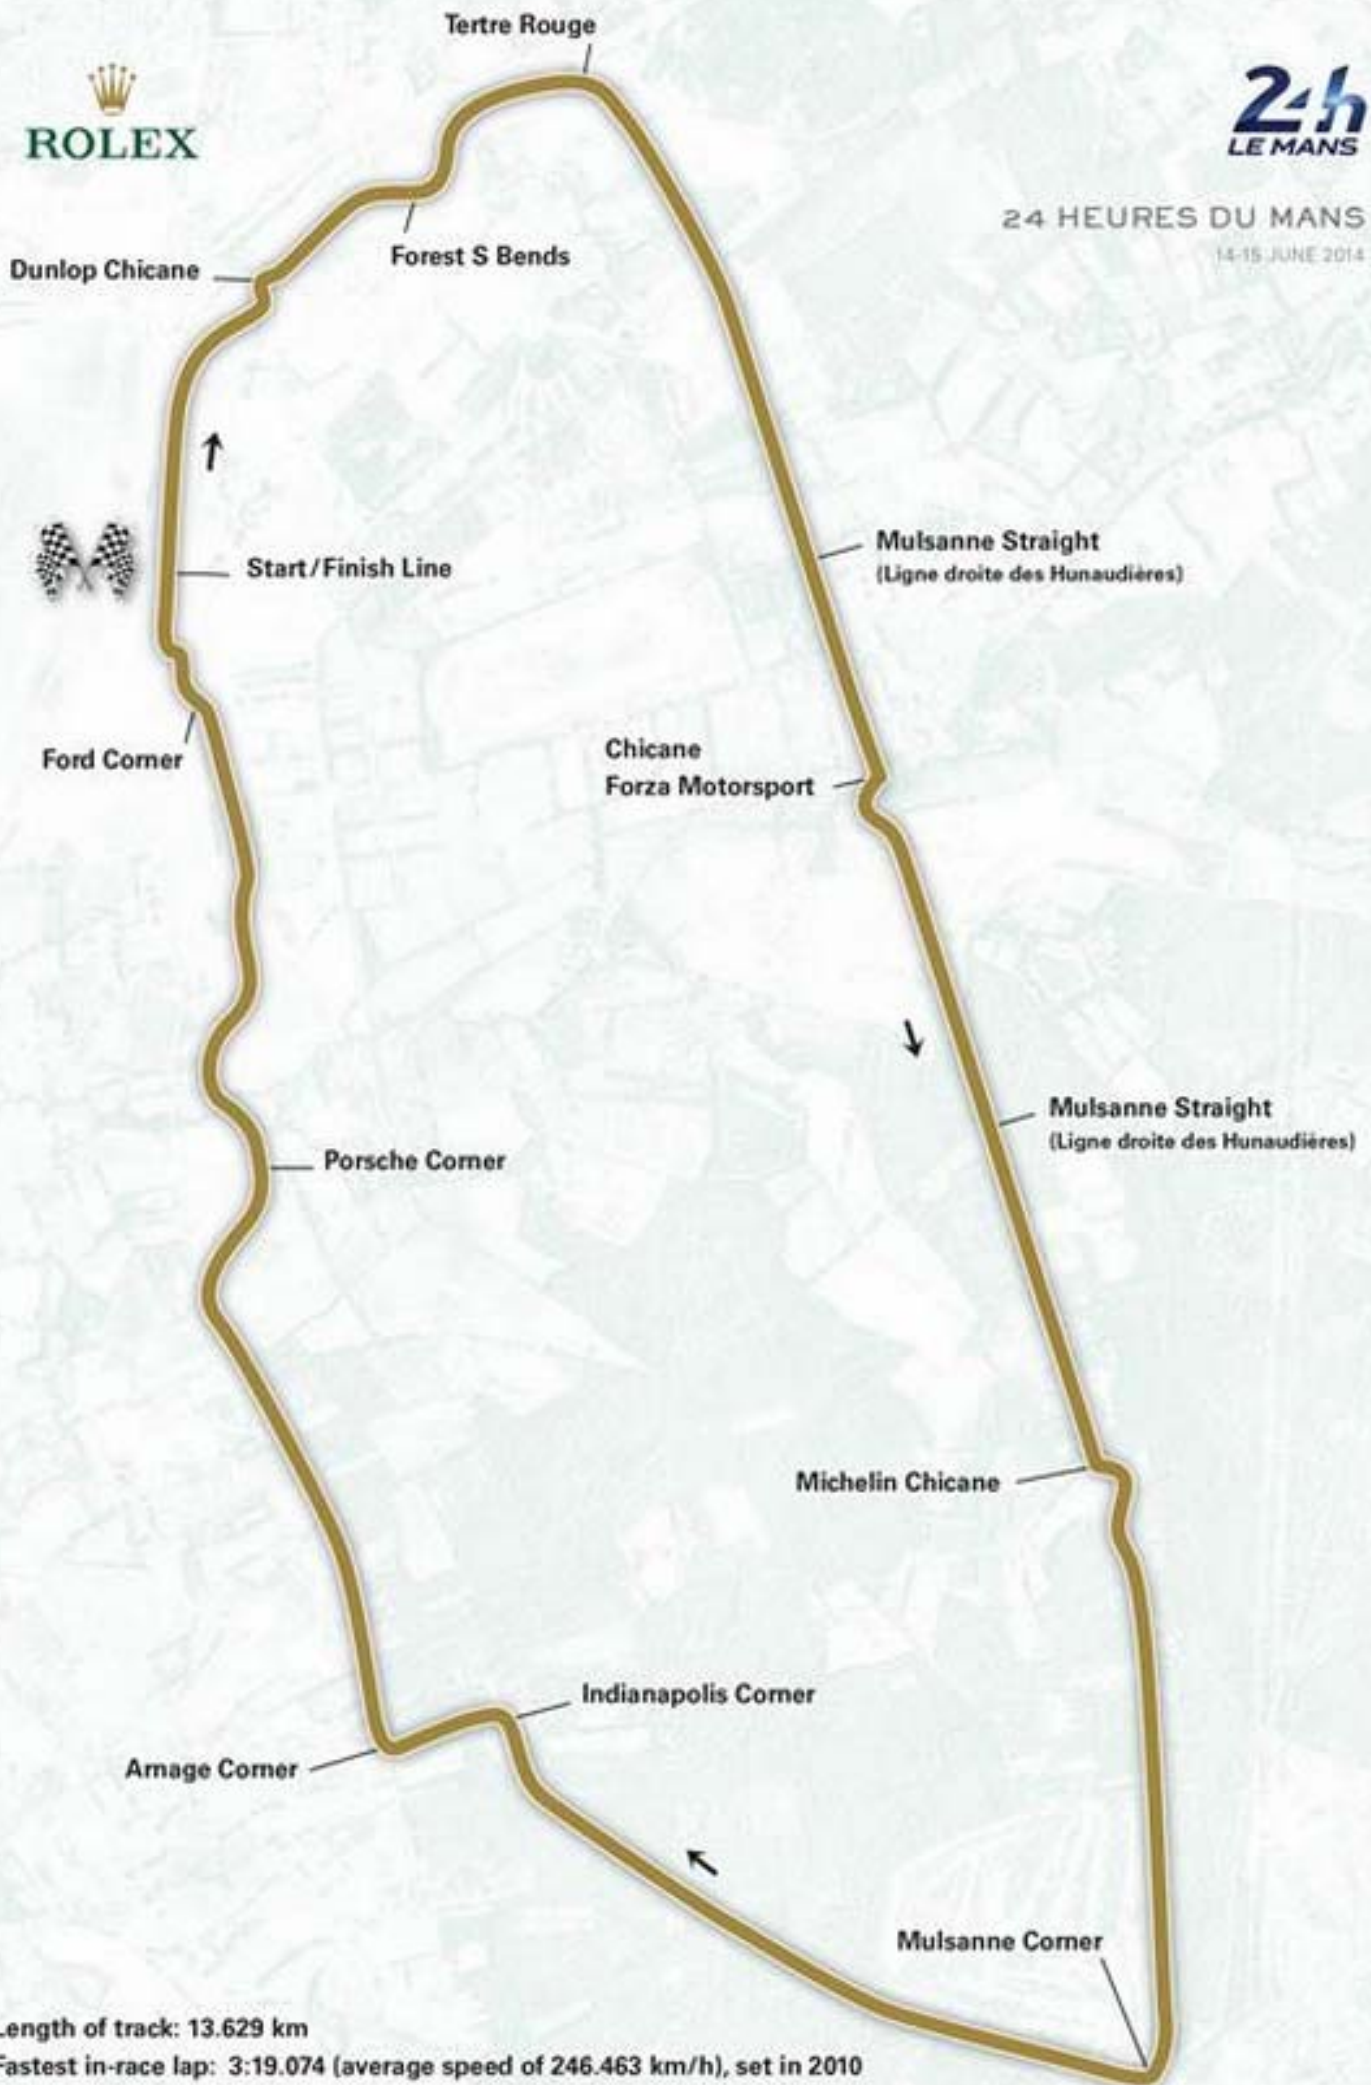

24 HEURES DU MANS

14-15 JUNE 2014

Length of track: 13.629 km

Fastest in-race lap: 3:19.074 (average speed of 246.463 km/h), set in 2010